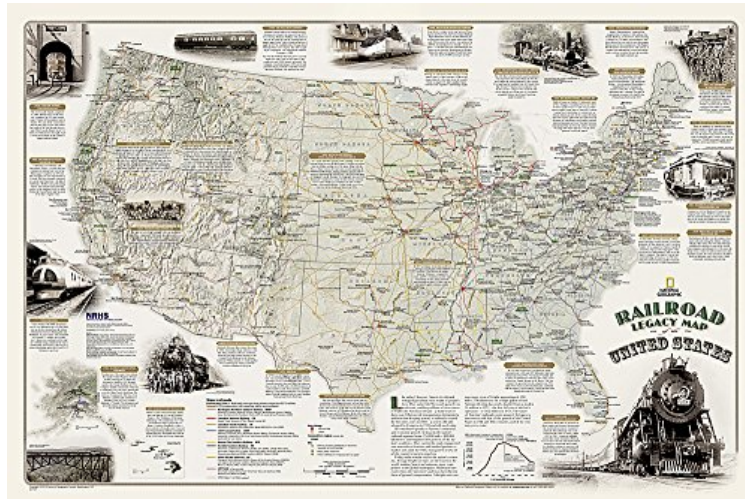

(Mobile library) Railroad Legacy Map of the United States [Boxed] (National Geographic Reference Map)

Railroad Legacy Map of the United States [Boxed] (National Geographic Reference Map)

*National Geographic Maps - Reference
DOC | *audiobook | ebooks | Download PDF | ePub*

National Geographic Maps - Reference : Railroad Legacy Map of the United States [Boxed] (National Geographic Reference Map) before purchasing it in order to gage whether or not it would be worth my time, and all praised Railroad Legacy Map of the United States [Boxed] (National Geographic Reference Map):

National Geographic's new Railroad Legacy Map of the United States illustrates the many ways railroads have impacted the nation and shaped people's daily lives. From the creation of time zones still used today to the contributions to the country's economic and industrial development, America's railroad legacy is interwoven with the growth of the United States in the 19th and 20th centuries and of the century to come. The map portrays the routes of today's seven Class 1 (major) railroads, Amtrak's passenger routes, as well as those of the more than one hundred Class 1 railroads that ran in 1920 when five percent of the nation's work force more than 2 million people were employed by these lines. The map also highlights present-day and 1920 rail hubs along with text and illustrations of key events in America's railroad history such as the opening of New York City's Grand Central Terminal in 1913 and the last Class I line to employ steam locomotives in 1960. Notable sites such as tunnels, train spotting locations, and railroad museums are also included on this map. The map is packaged in a full color box that is perfect for gift giving. The box includes details about the map with its size and scale as well as a large section of the map that displays the cartography found inside. Map Scale = 1:6,040,000 Sheet Size = 36" x 24"